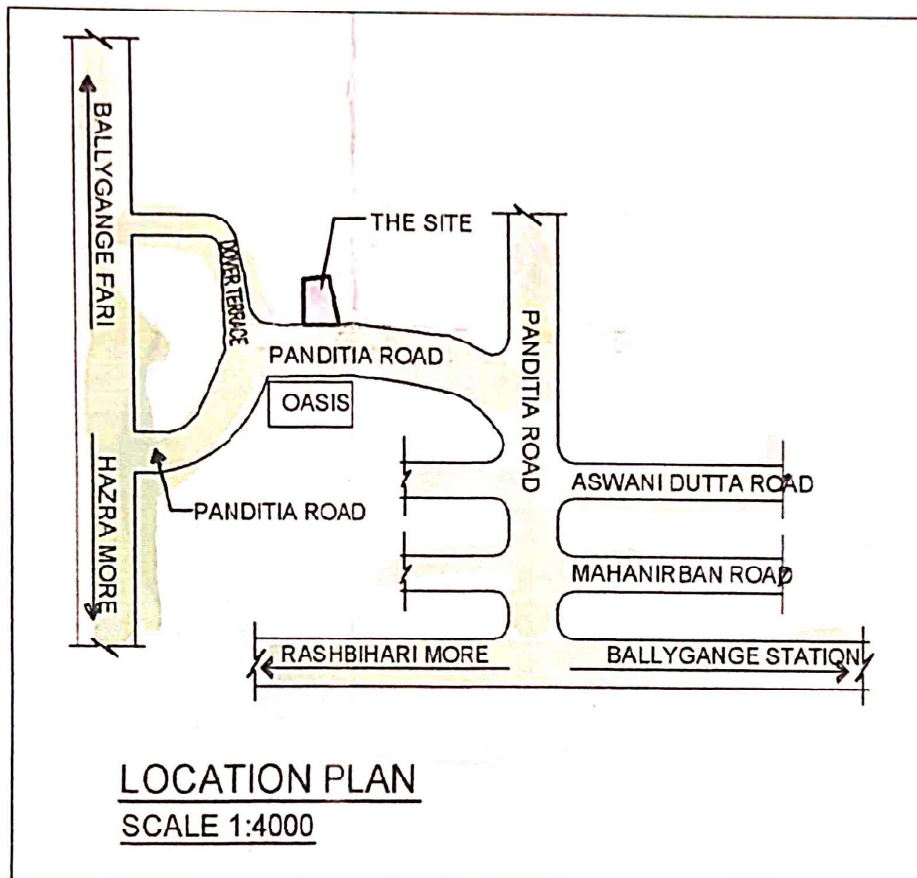

TO WHOM IT MAY CONCERN

Location plan of proposed project “SUN PRATHAMA” situated at Premises No.: 3/1A, Panditia Road, Kolkata - 700 029, Ward No.: 85, Borough: VIII, is shown below:

Latitude: 22.523430
Longitude: 88.357410